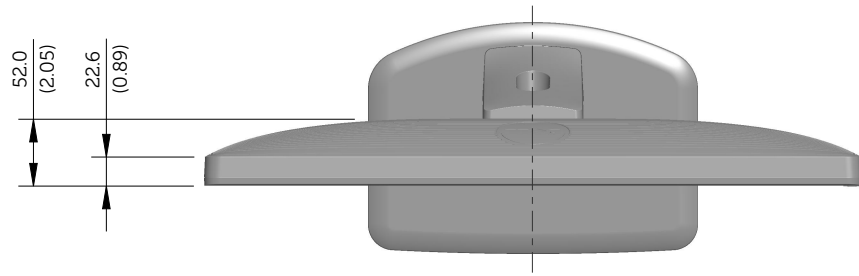

E1913S Outline Dimensions

Norminal Dimensions
Unit:mm(inch)

Back view of Monitor without stand

E1913 Outline Dimensions

Nominal Dimensions
Unit: mm (inch)

Back view of Monitor without stand

E2213 Outline Dimensions

Nominal Dimensions
Unit: mm (inch)

Back view of Monitor without stand